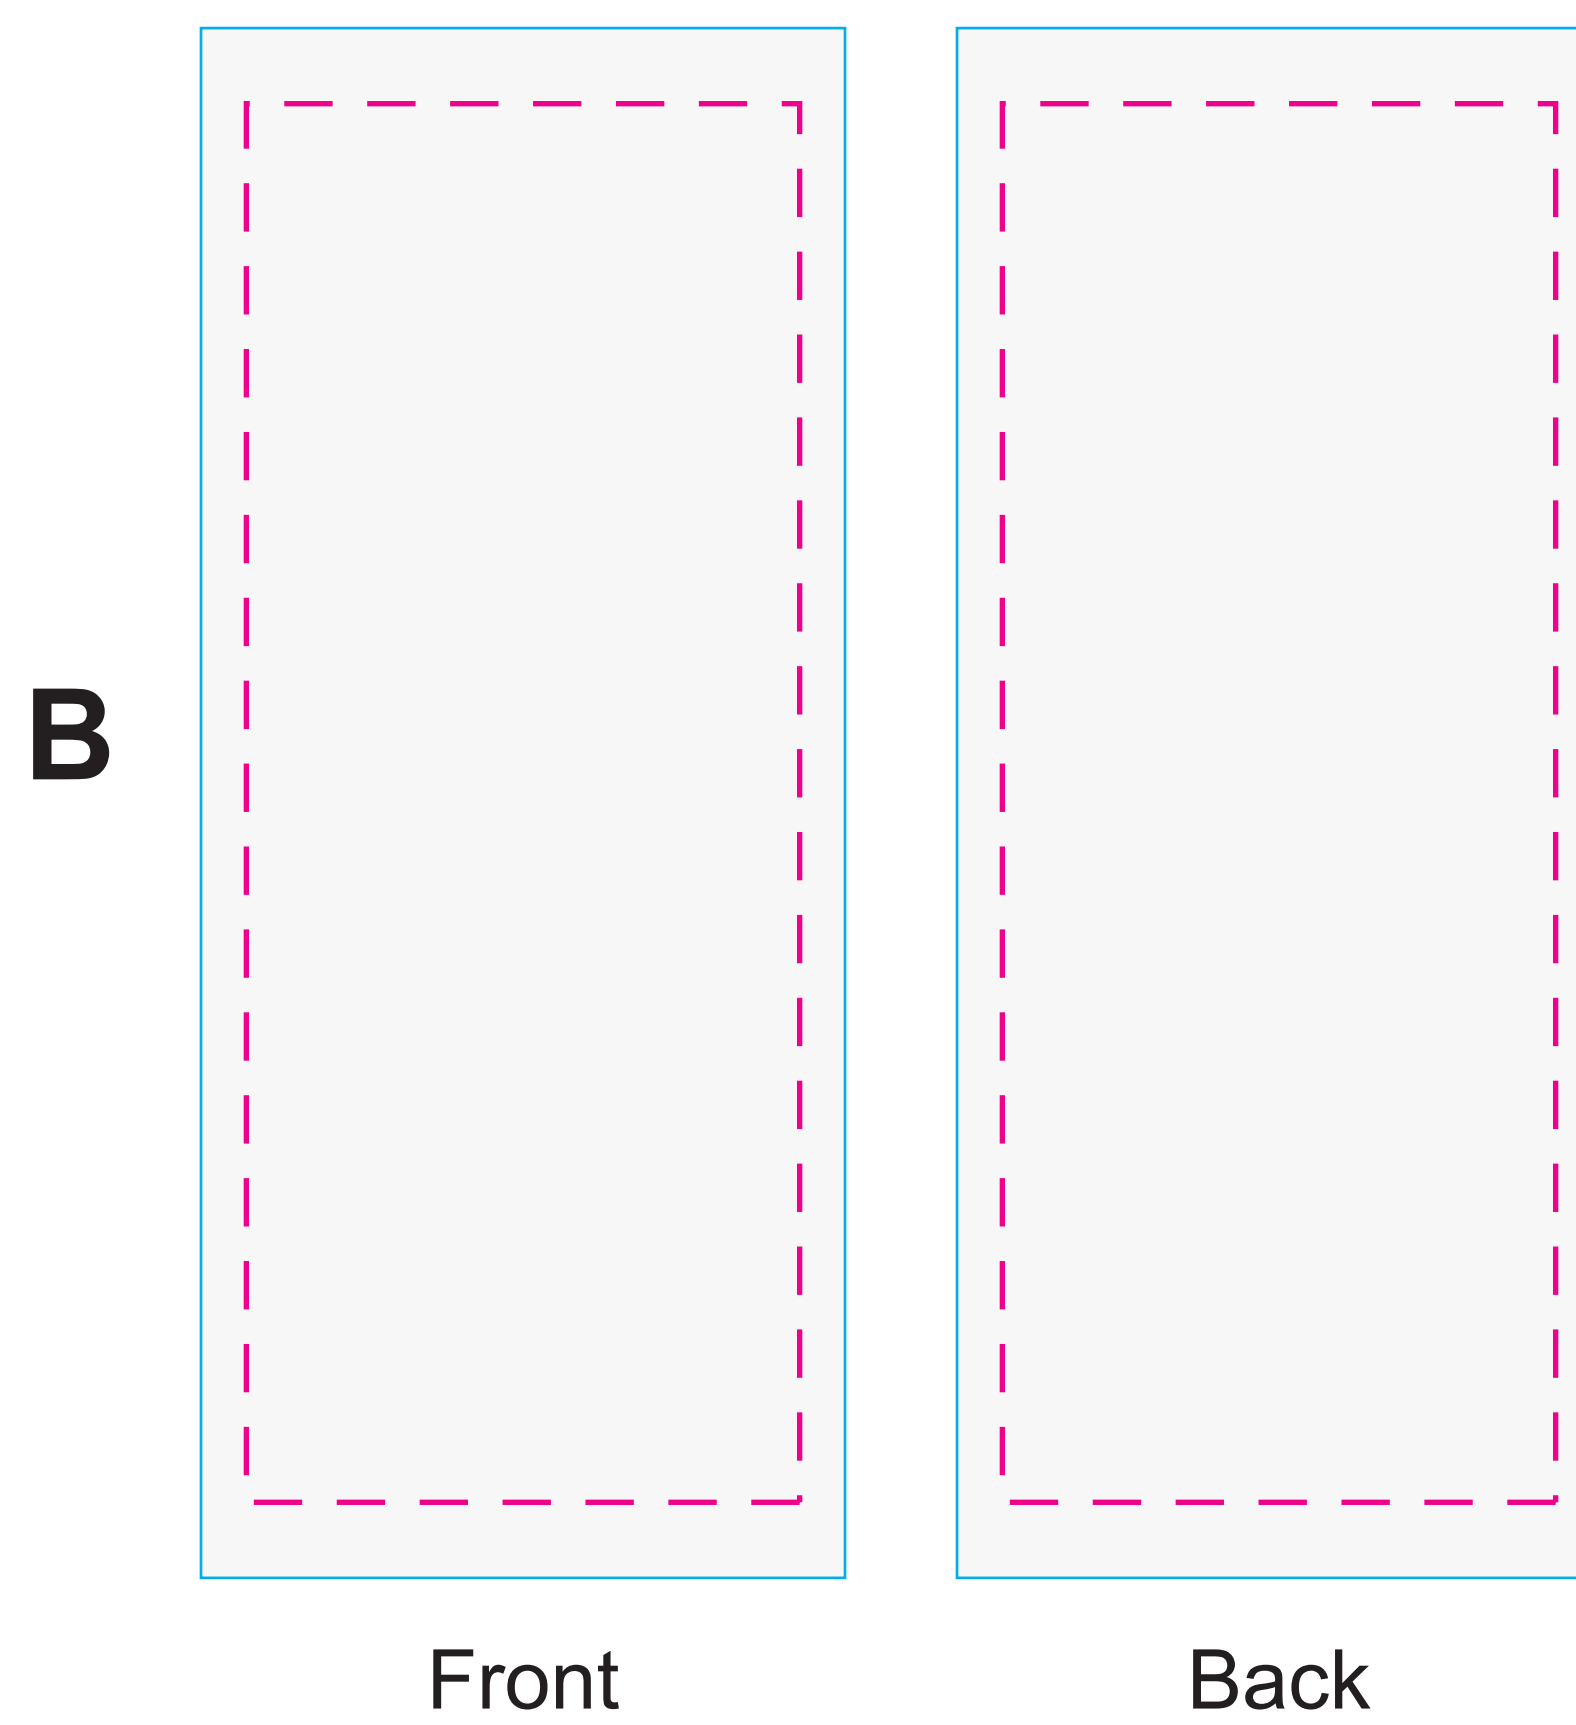

6.5ft x 18" Ø InstaAir Inflatable Tube

Scale 1:10

Please ensure all text & strokes are outlined. Any pixel-based artwork must be a minimum of 300dpi.

Bleeding Area: 

Printing Area: 

Base Colour Options:

Red 199c

Grey 429c

Black

White